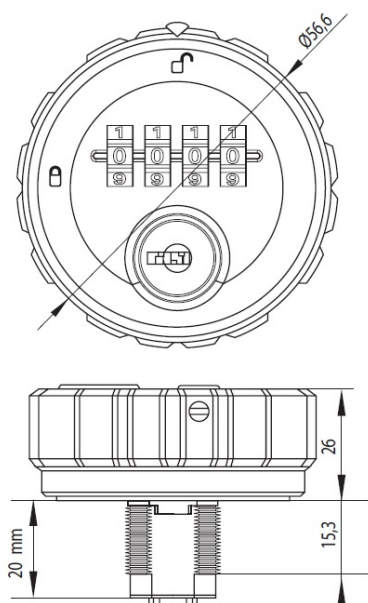

PRODUCT SHEET

Description:

Combi. Cam Lock M215,4-Digit,RH,Ø56,6x20,35mm,Black/Grey, 90 DG, Ø19X20mm Cylinder, Straight Cam,C/E:40mm, W/Hex Nut,Pre-, Coded 0000, Changing Code By Pressing Metal Pin On Side of, Housing into the Housing in Open Position, Master Code A201

Item number:

14.08.271-0

Units	Box	Carton	HS Code	Barcode
Pcs.	50	100	8301300000	
				5704866402415

SISO A/S

Mileparken 11
DK-2740 Skovlunde
Denmark
VAT: DK 24786013

Phone +45 45 830 900

www.siso.dk
siso@siso.dk

Danske Bank
Nytorv Branch
Copenhagen
SWIFT: DABADKKK

Account no.
4180 3112 112936
IBAN Account
DK7230003112112936