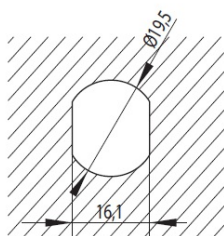

PRODUCT SHEET

Description:

Combi. Cam Lock M215,4-Digit,RH,Ø56,6x20,35mm,Black/Grey, 90 DG, Ø19X20mm Cylinder, Straight Cam,C/E:40mm, W/Hex Nut,Pre-, Coded 0000, Changing Code By Pressing Metal Pin On Side of, Housing into the Housing in Open Position, Master Code A201

Item number:

14.08.271-0

Units	Box	Carton	HS Code	Barcode
Pcs.	50	100	8301300000	
				5704866402415

SISO A/S

Mileparken 11
DK-2740 Skovlunde
Denmark
VAT: DK 24786013

Phone +45 45 830 900

www.siso.dk
siso@siso.dk

Danske Bank
Nytorv Branch
Copenhagen
SWIFT: DABADKKK

Account no.
4180 3112 112936
IBAN Account
DK7230003112112936